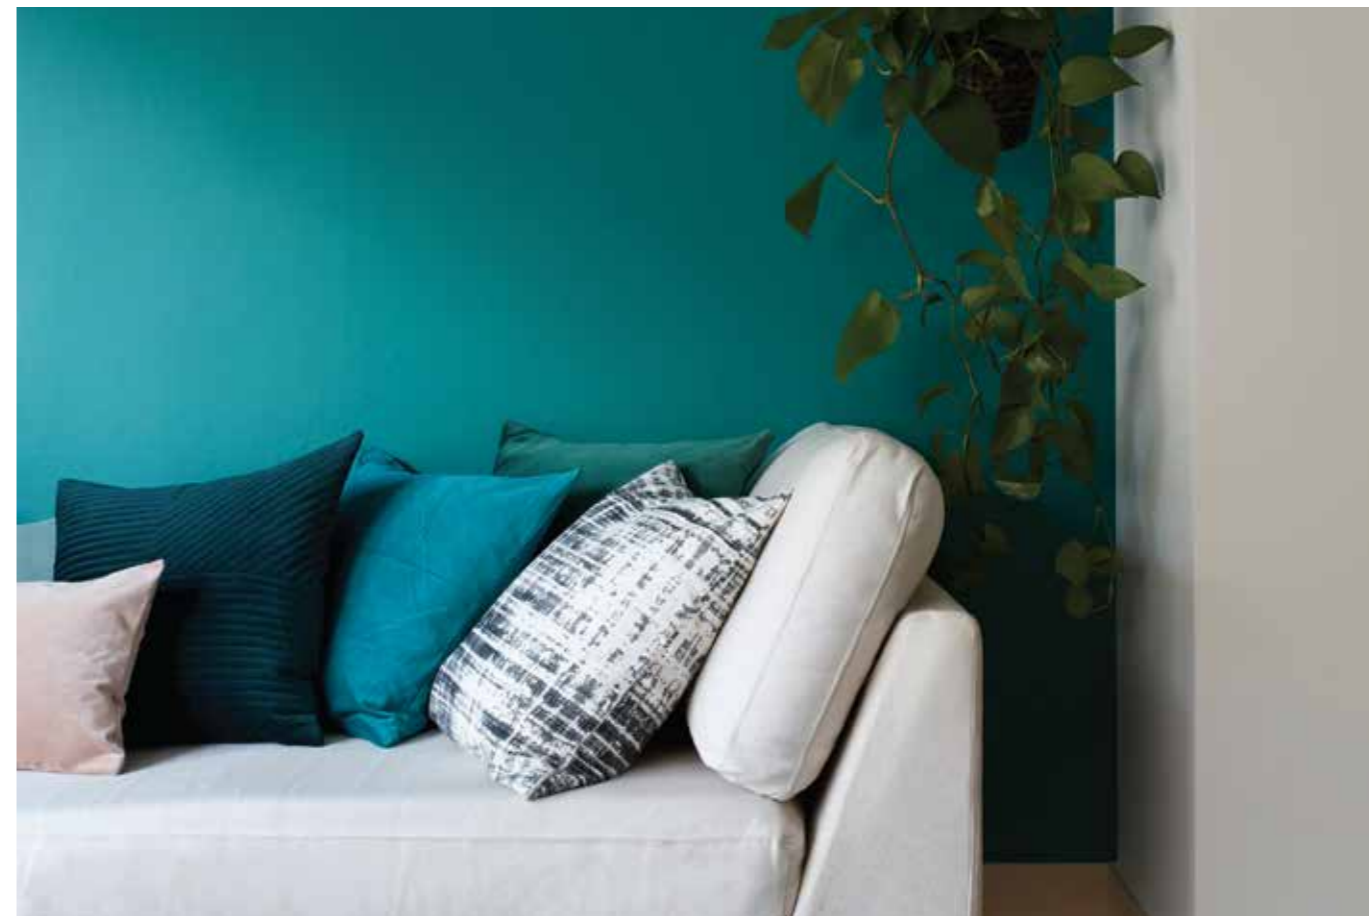

TRANQUIL TEAL

Elegant and sophisticated. The soothing color of blue combined with rejuvenating qualities of green, teal is the infinity of sky and the depth of the sea. The color offers you a calming and royal ambiance for you and your family to relax in style.

Dramatic Sea
79GG 27/362

Sahara Drive
33YY 65/106

EXPERT TIPS

Heleen
van Gent

“An epitome of Luxury, shades of teal manifest a regenerative vibe in a living spaces. Accents of gold can further highlight the richness on the walls.”