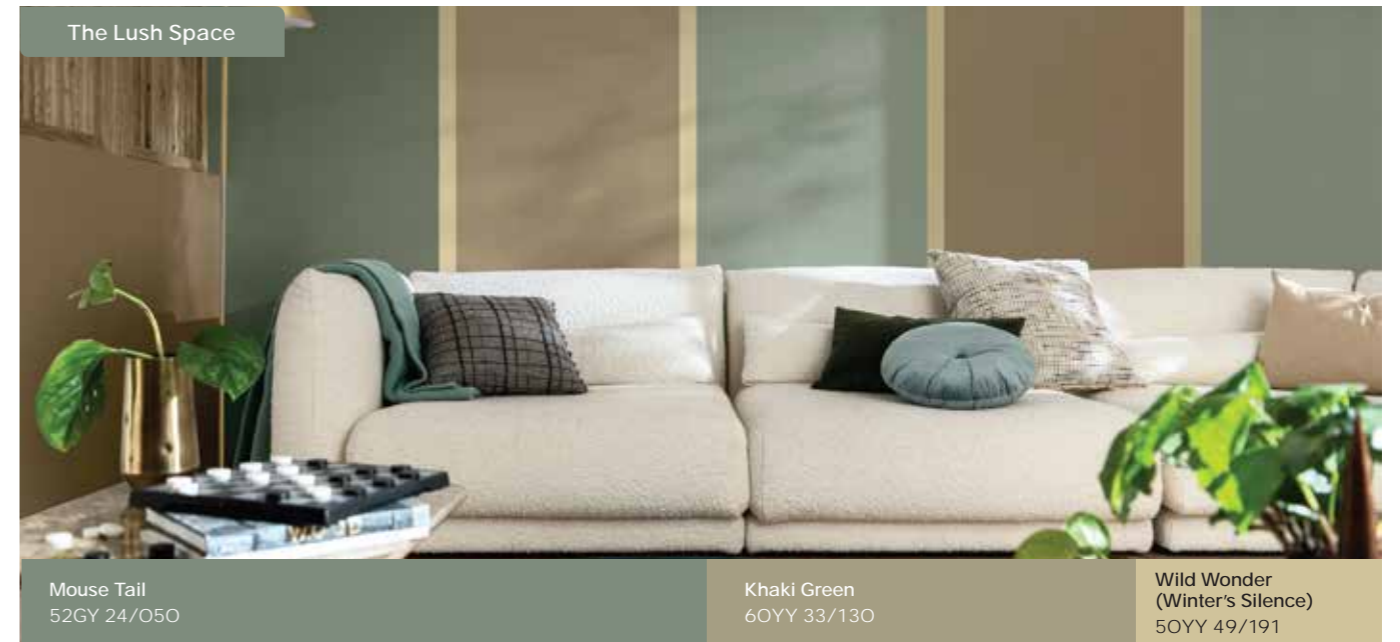

*Colours shown in all the images may vary from actual paint colour due to lighting in photographs and printing. Please refer to Dulux Fan Deck at the retail outlets for more accurate colours.