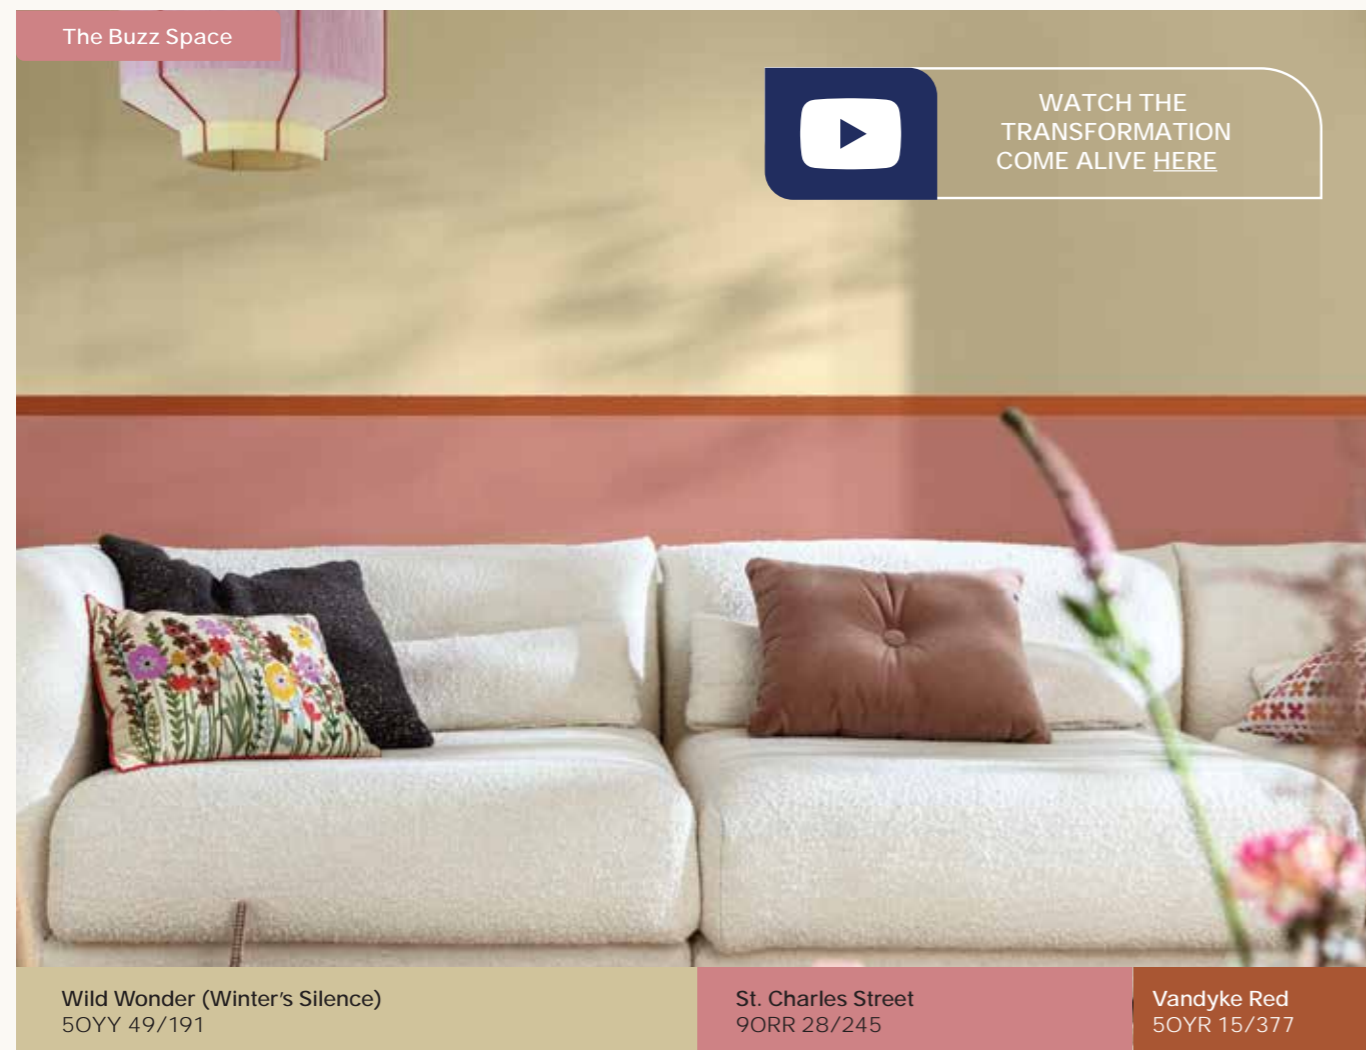

ONE ROOM FOUR WAYS

Bring some magic into your homes with our Wild Wonder and it 4 palettes. In this section, we have covered the key 4 spaces searched the most online - living room, bedroom, kitchen and a workspace. These spaces are then shown in the four supporting palettes helping you visualize how your home can look like.

Curious to know how these colours could look on your walls? Download the free Dulux Visualizer App and instantly see how they can transform your room.

ONE LIVING ROOM, FOUR PALETTES

As a public space, the living room needs to look good and feel comfortable. This Year's palette is inspired by the natural world, helping consumers not only improve their surroundings but

also help feel confident about transforming their homes with colour.