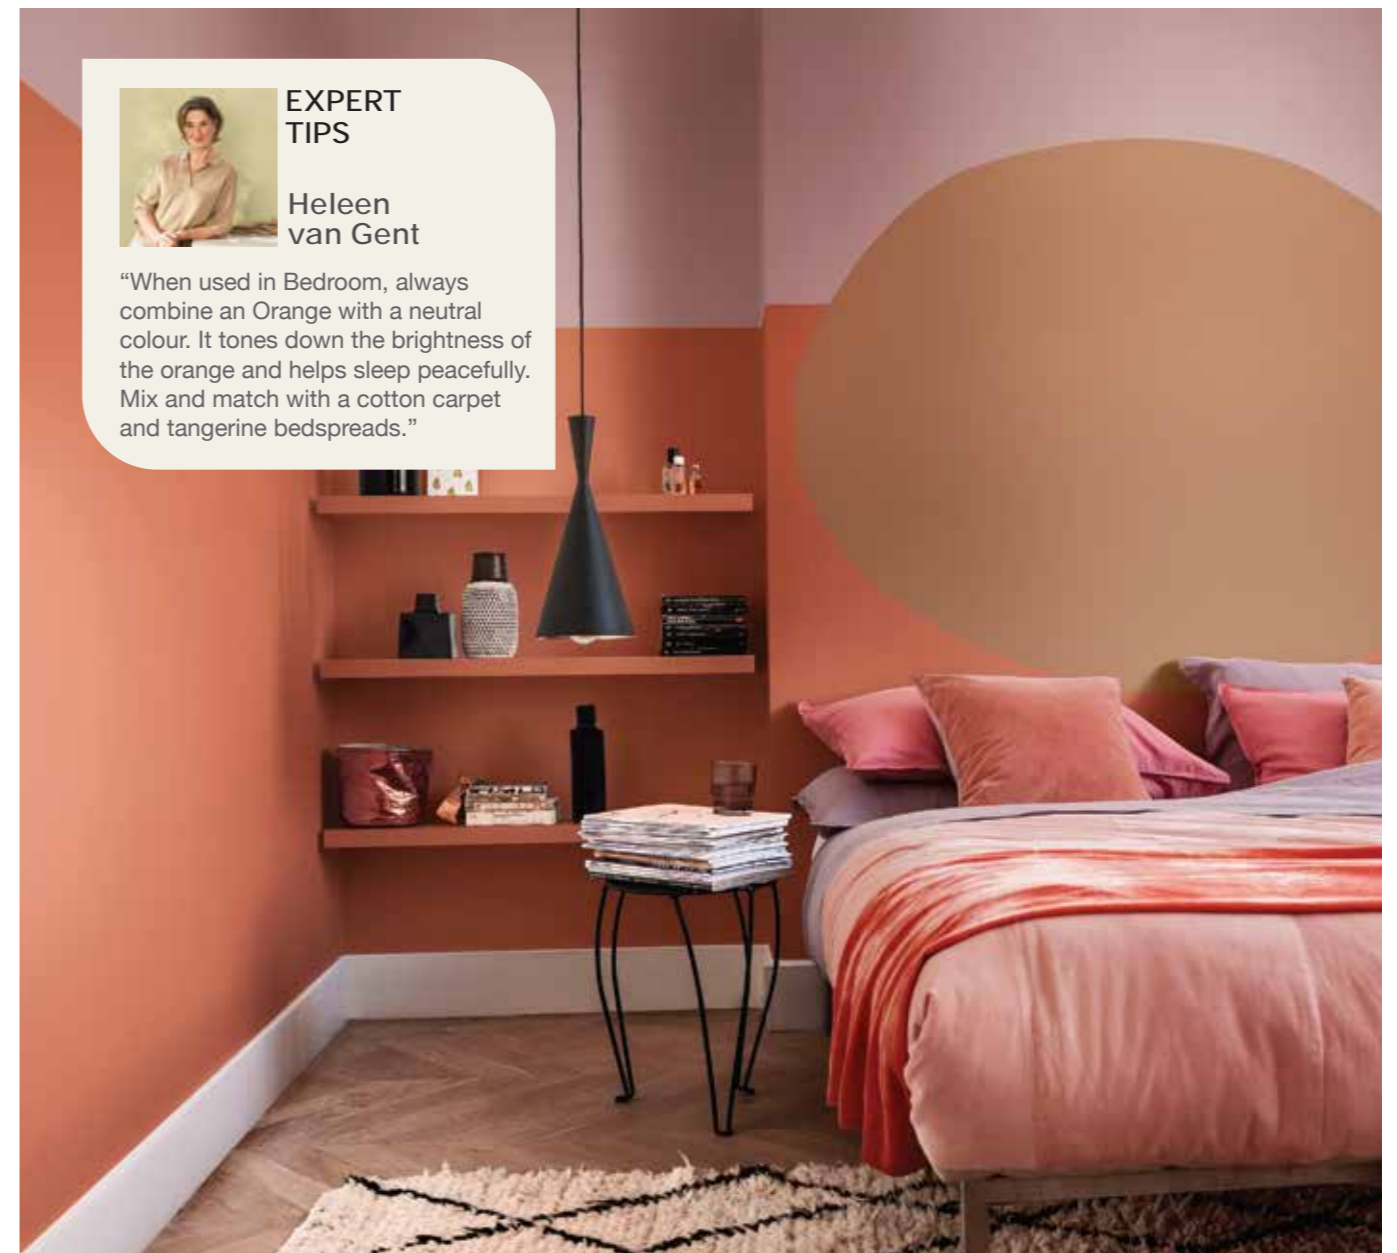

Bongo Jazz
28YR 29/561

Penelope Pink
40YR 75/107

EXPERT TIPS

Heleen van Gent

“When used in Bedroom, always combine an Orange with a neutral colour. It tones down the brightness of the orange and helps sleep peacefully. Mix and match with a cotton carpet and tangerine bedspreads.”