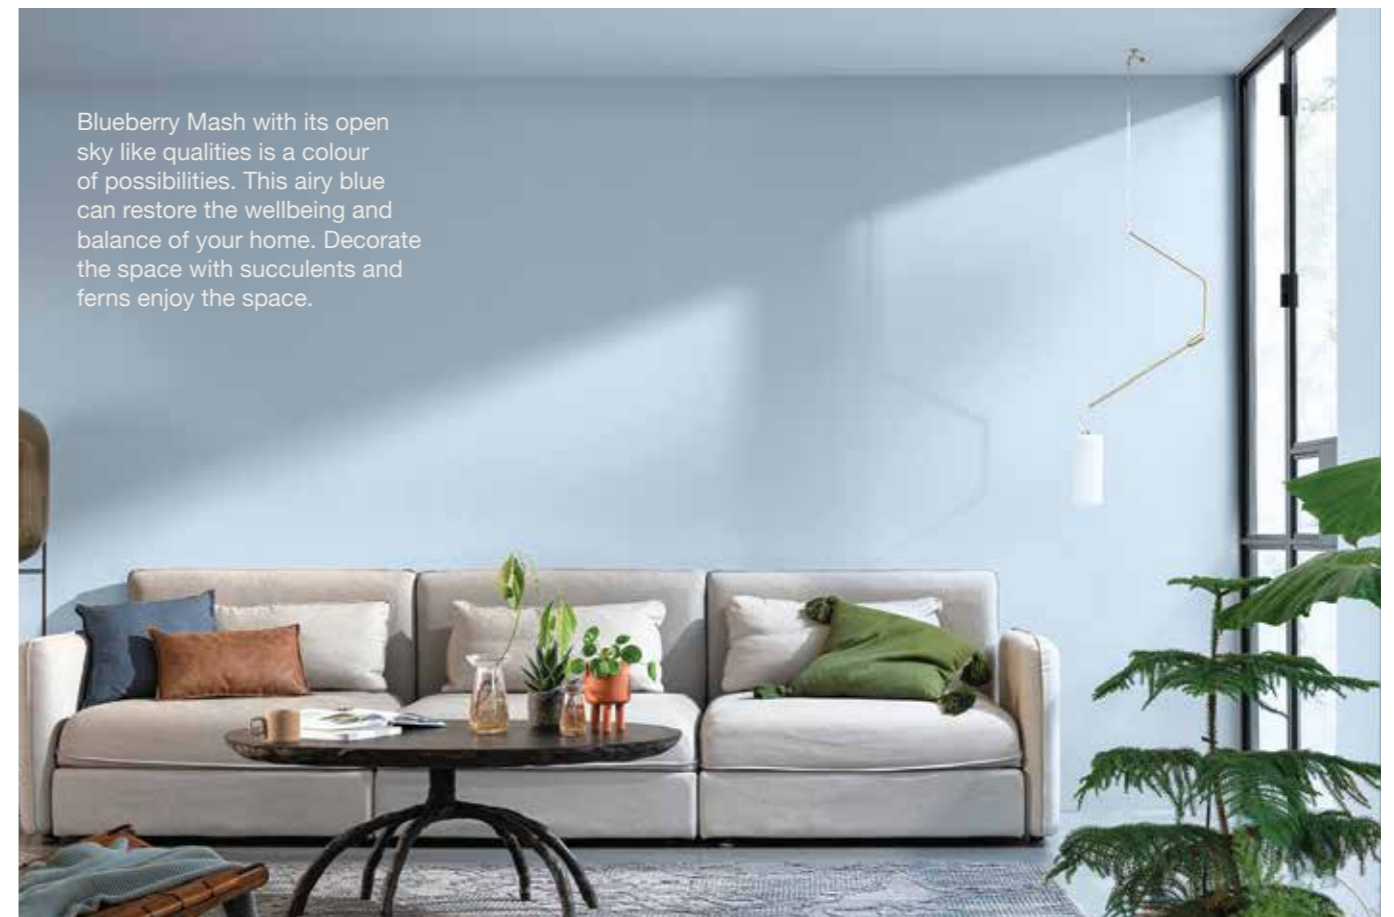

Blueberry Mash
14BB 55/112

*Colours shown in all the images may vary from actual paint colour due to lighting in photographs and printing. Please refer to Dulux Fan Deck at the retail outlets for more accurate colours.