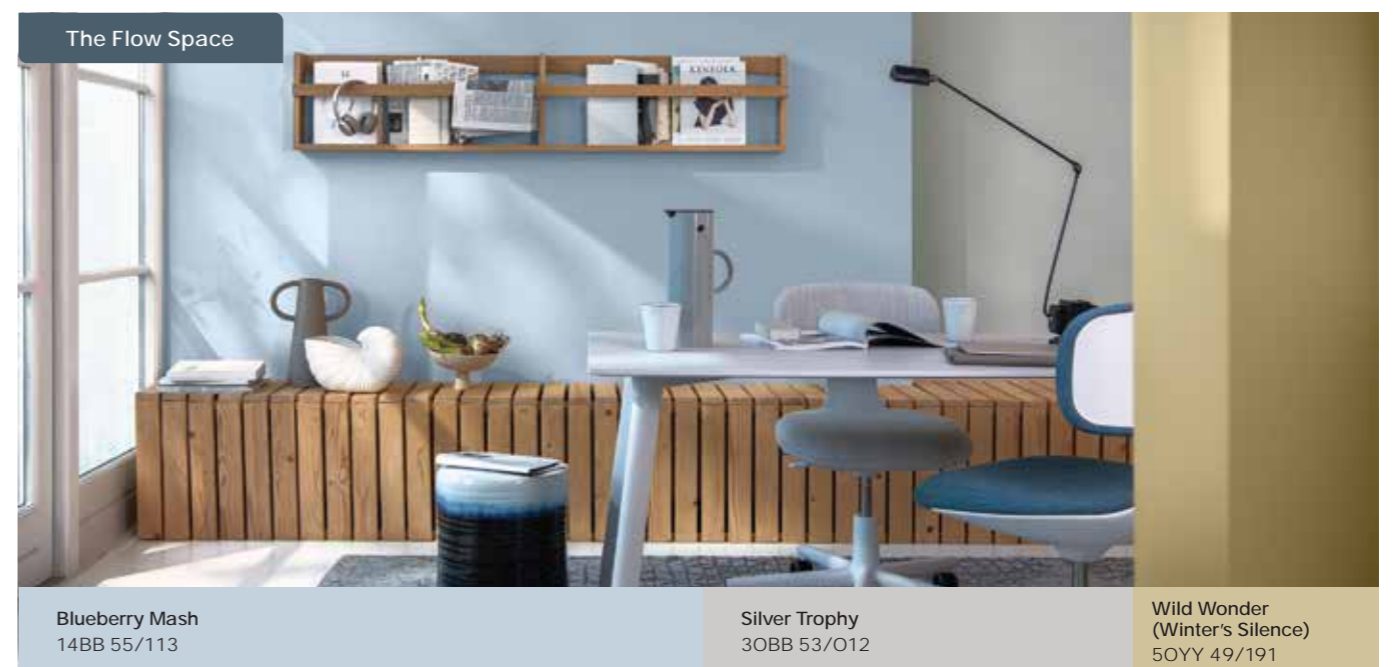

*Colours shown in all the images may vary from actual paint colour due to lighting in photographs and printing. Please refer to Dulux Fan Deck at the retail outlets for more accurate colours.