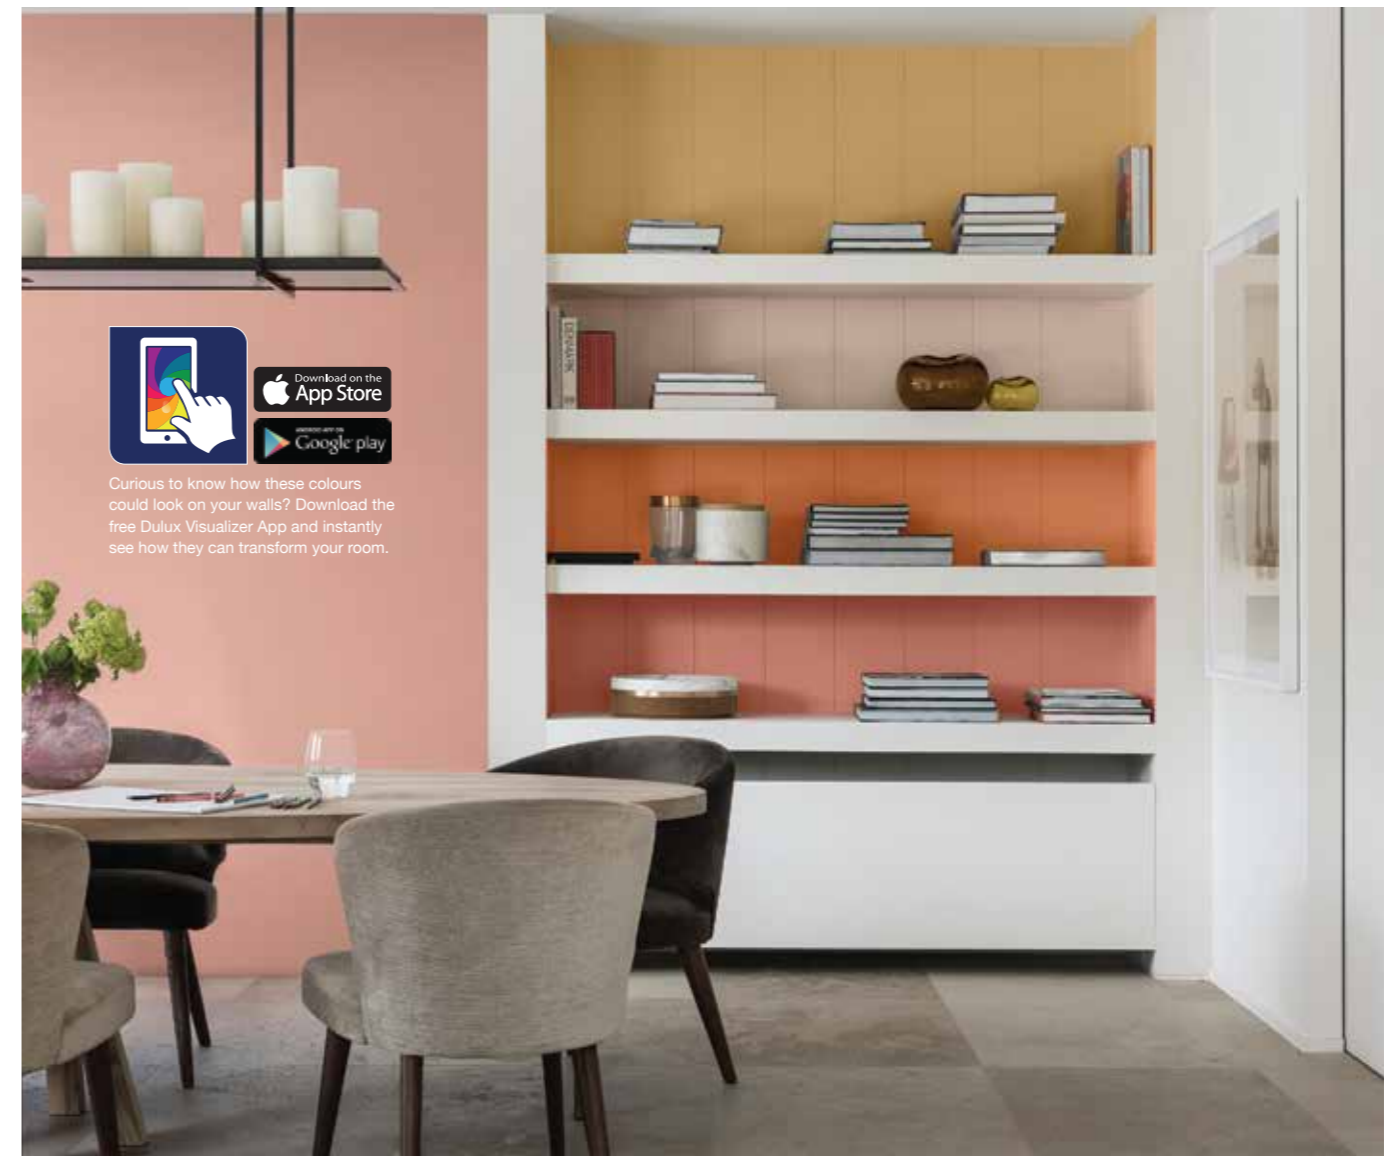

Puccini Pink
10YR 57/O80

After The Rain
10YR 73/O38

Madeira Rose
10YR 27/323

Chocolate Groove
82RR 13/114

Pink Desert
81RR 51/O67

Curious to know how these colours could look on your walls? Download the free Dulux Visualizer App and instantly see how they can transform your room.