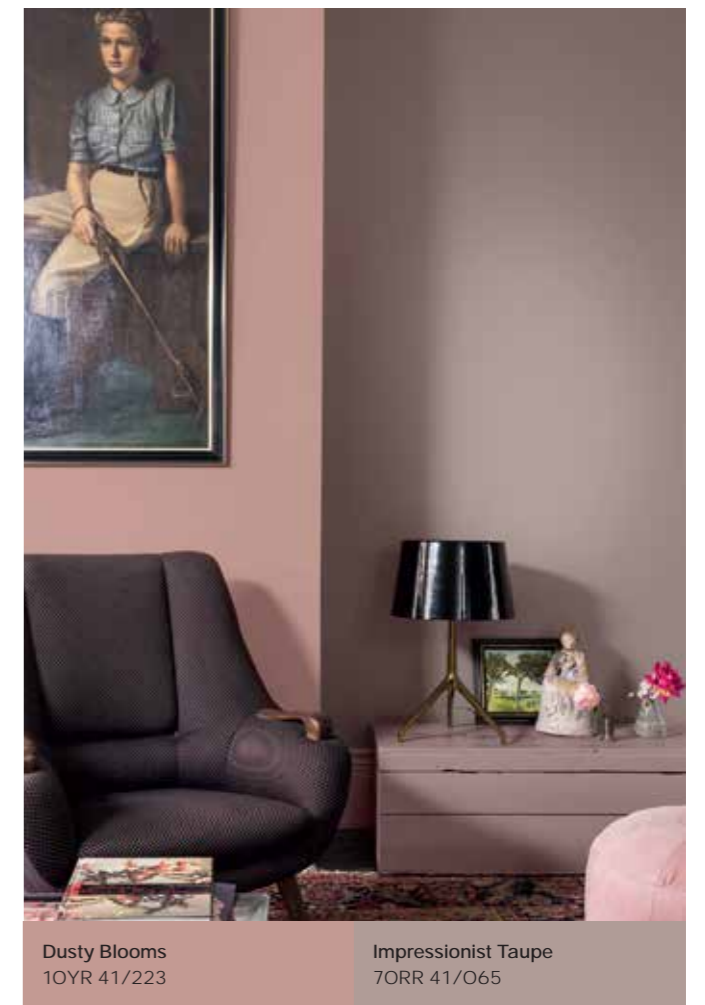

Dusty Blooms
10YR 41/223

Impressionist Taupe
7ORR 41/O65

*Colours shown in all the images may vary from actual paint colour due to lighting in photographs and printing. Please refer to Dulux Fan Deck at the retail outlets for more accurate colours.